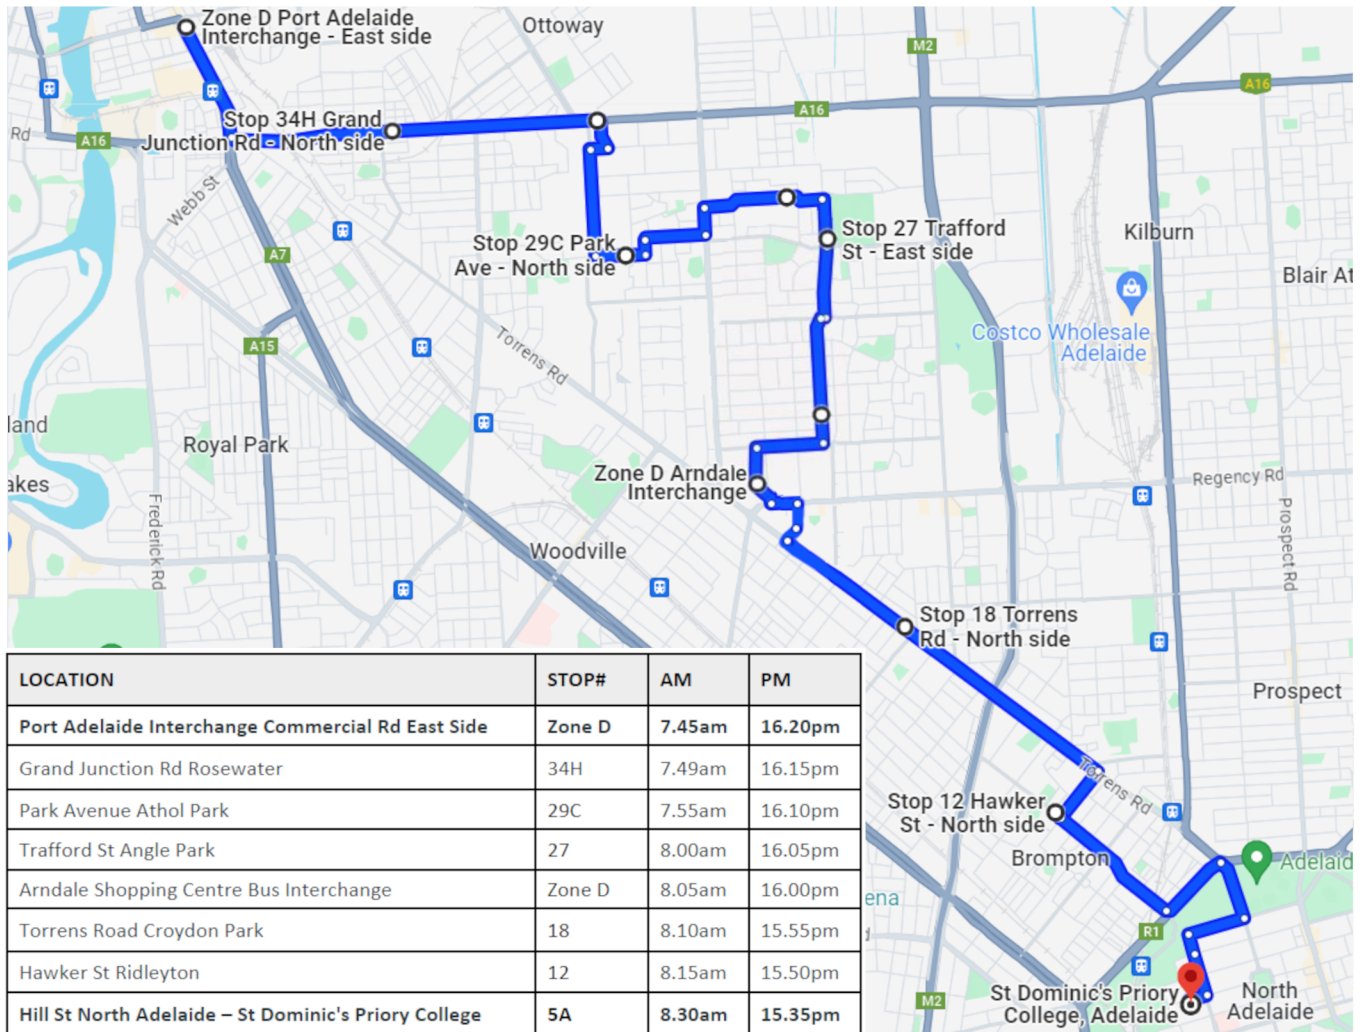

ST DOMINIC'S PRIORY COLLEGE

EDUCATING GIRLS. INSPIRING CONFIDENCE

School Bus North Service

Catching the bus

The dedicated bus will be branded with St Dominic's Priory College logos, making it easy for the girls to identify.

St Dominic's/Grant's Coachlines school bus will stop at all Adelaide Metro yellow bus stops along the route.

Please ensure students clearly hail the bus as it approaches.

Fares

Tickets are available for purchase from the College.

The prices of tickets are as follows:

- \$2.40 for a Single Trip
- \$20 for Ten Trips
- \$180 for a Term Pass (available for purchase from Term 3).